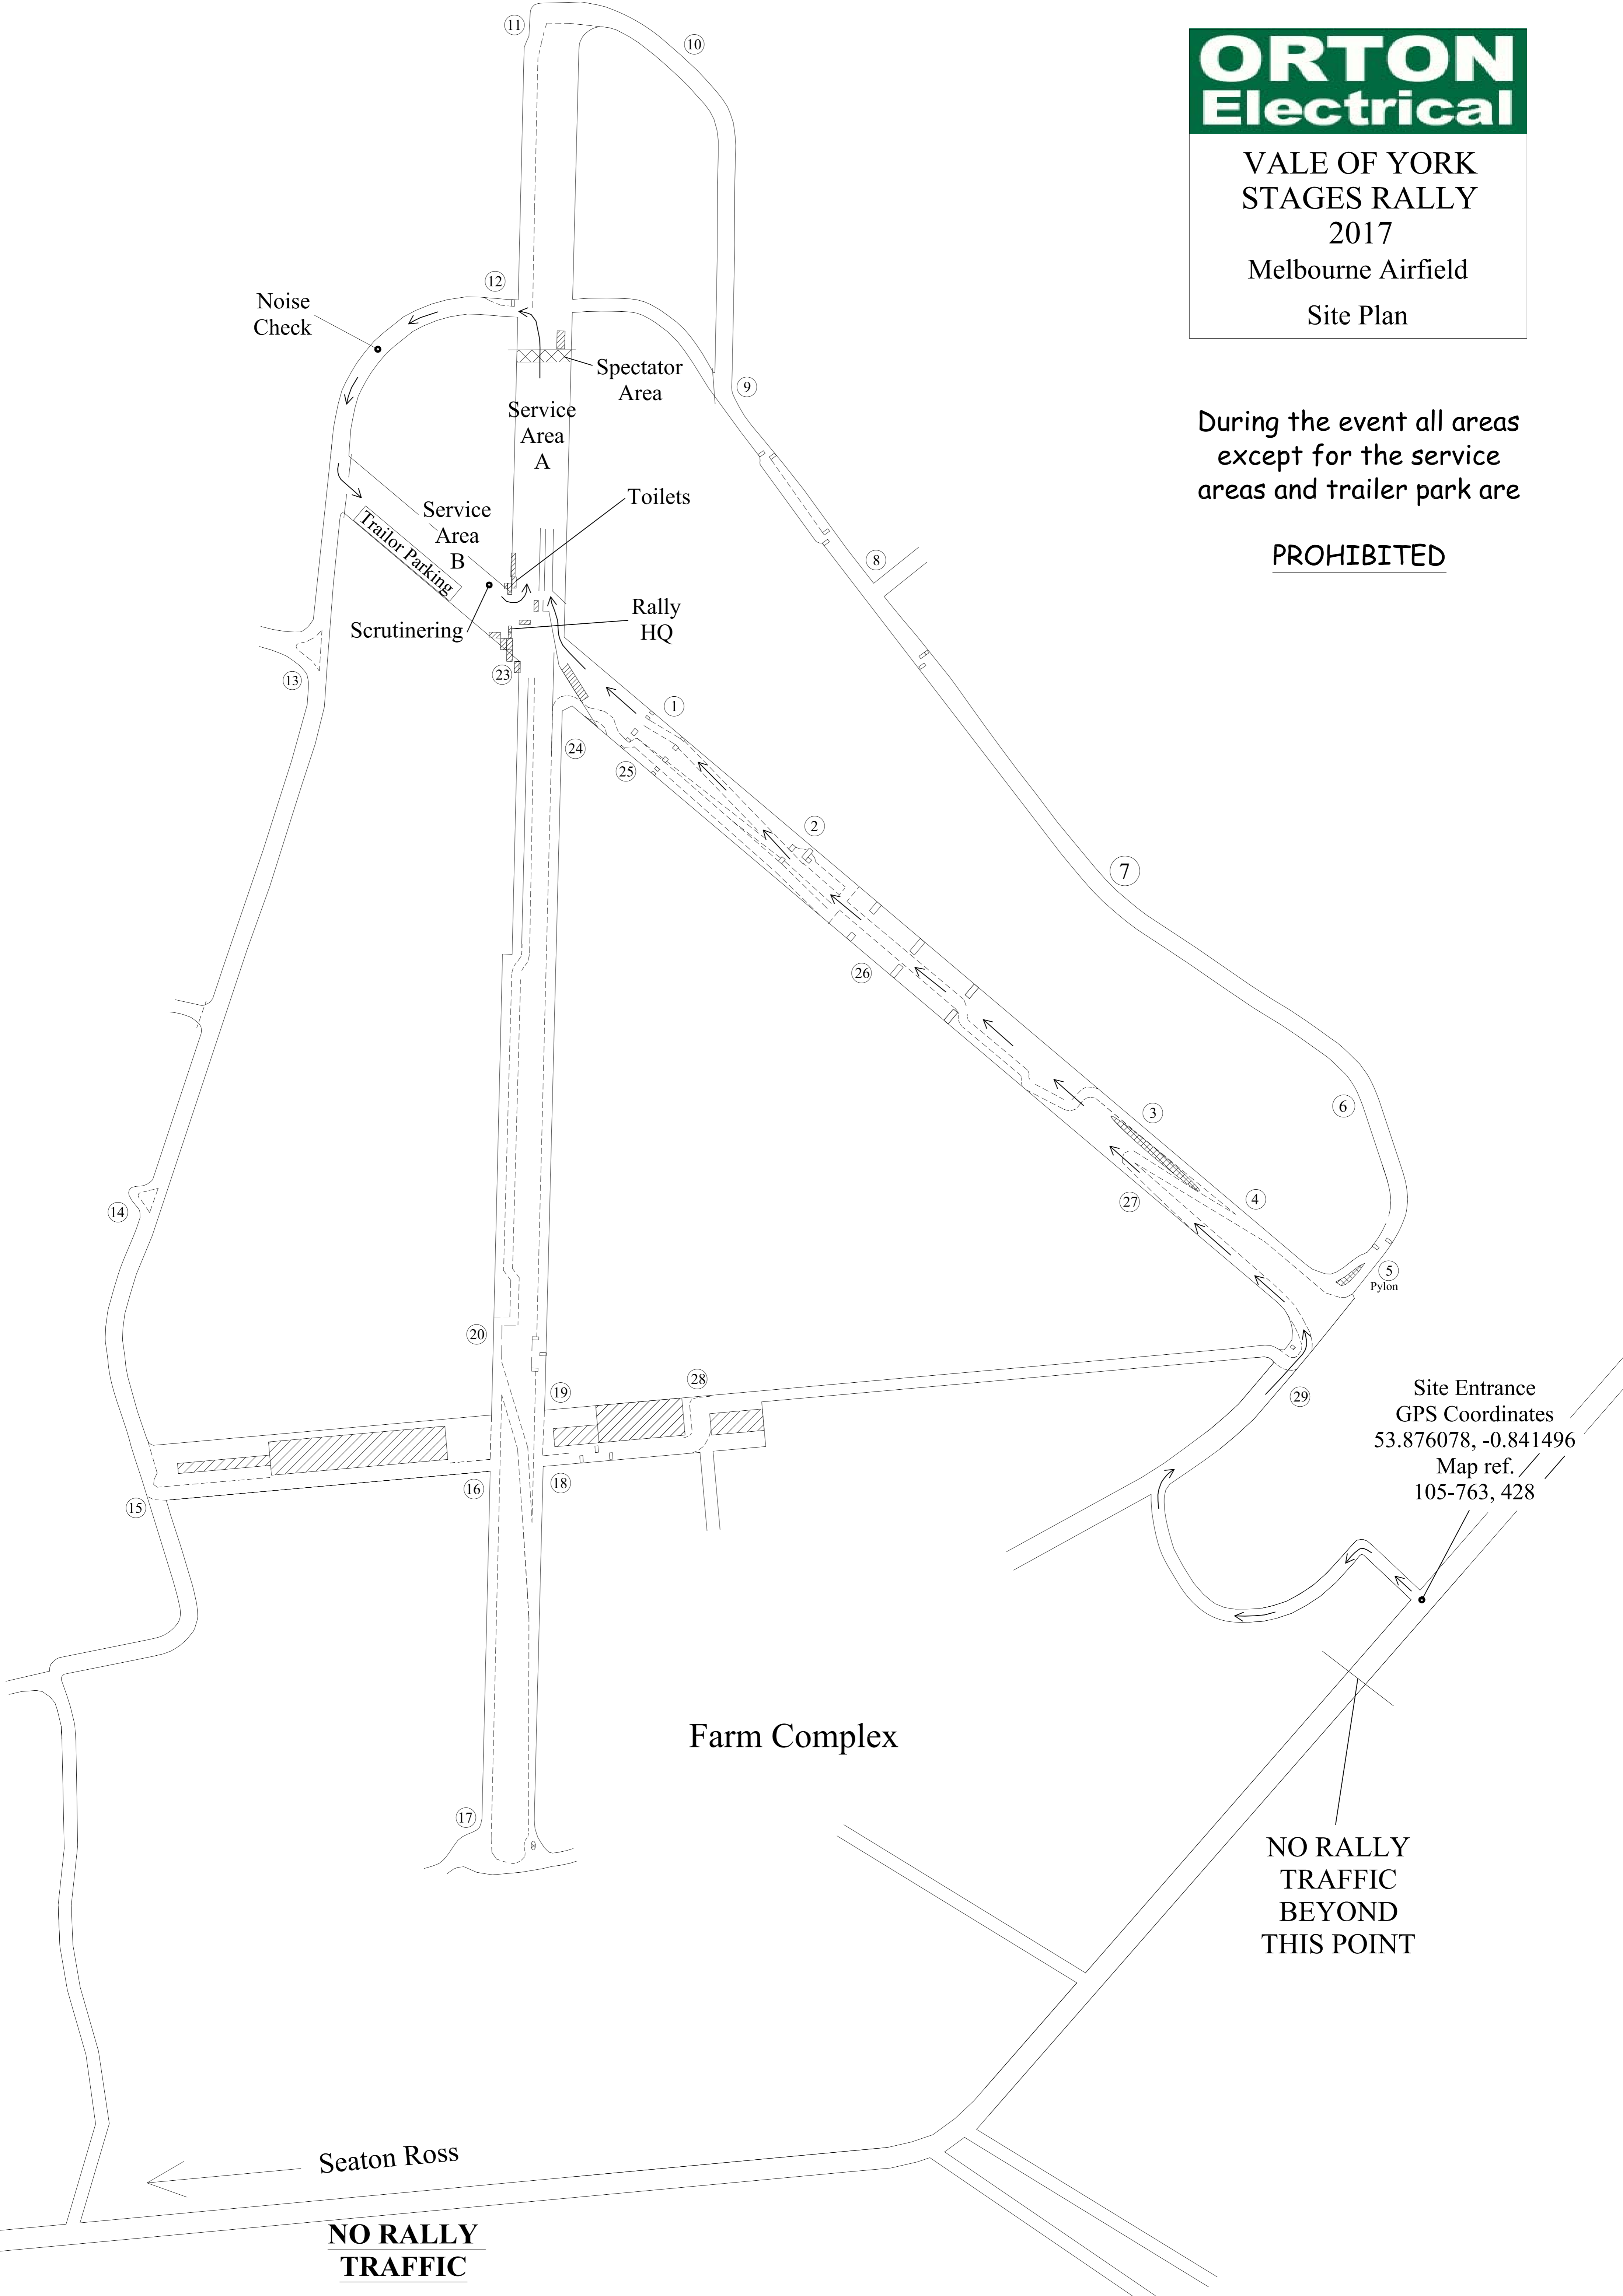

During the event all areas
except for the service
areas and trailer park are

PROHIBITED

Site Entrance
GPS Coordinates
53.876078, -0.841496
Map ref.
105-763, 428

**NO RALLY
TRAFFIC
BEYOND
THIS POINT**

Seaton Ross
**NO RALLY
TRAFFIC**